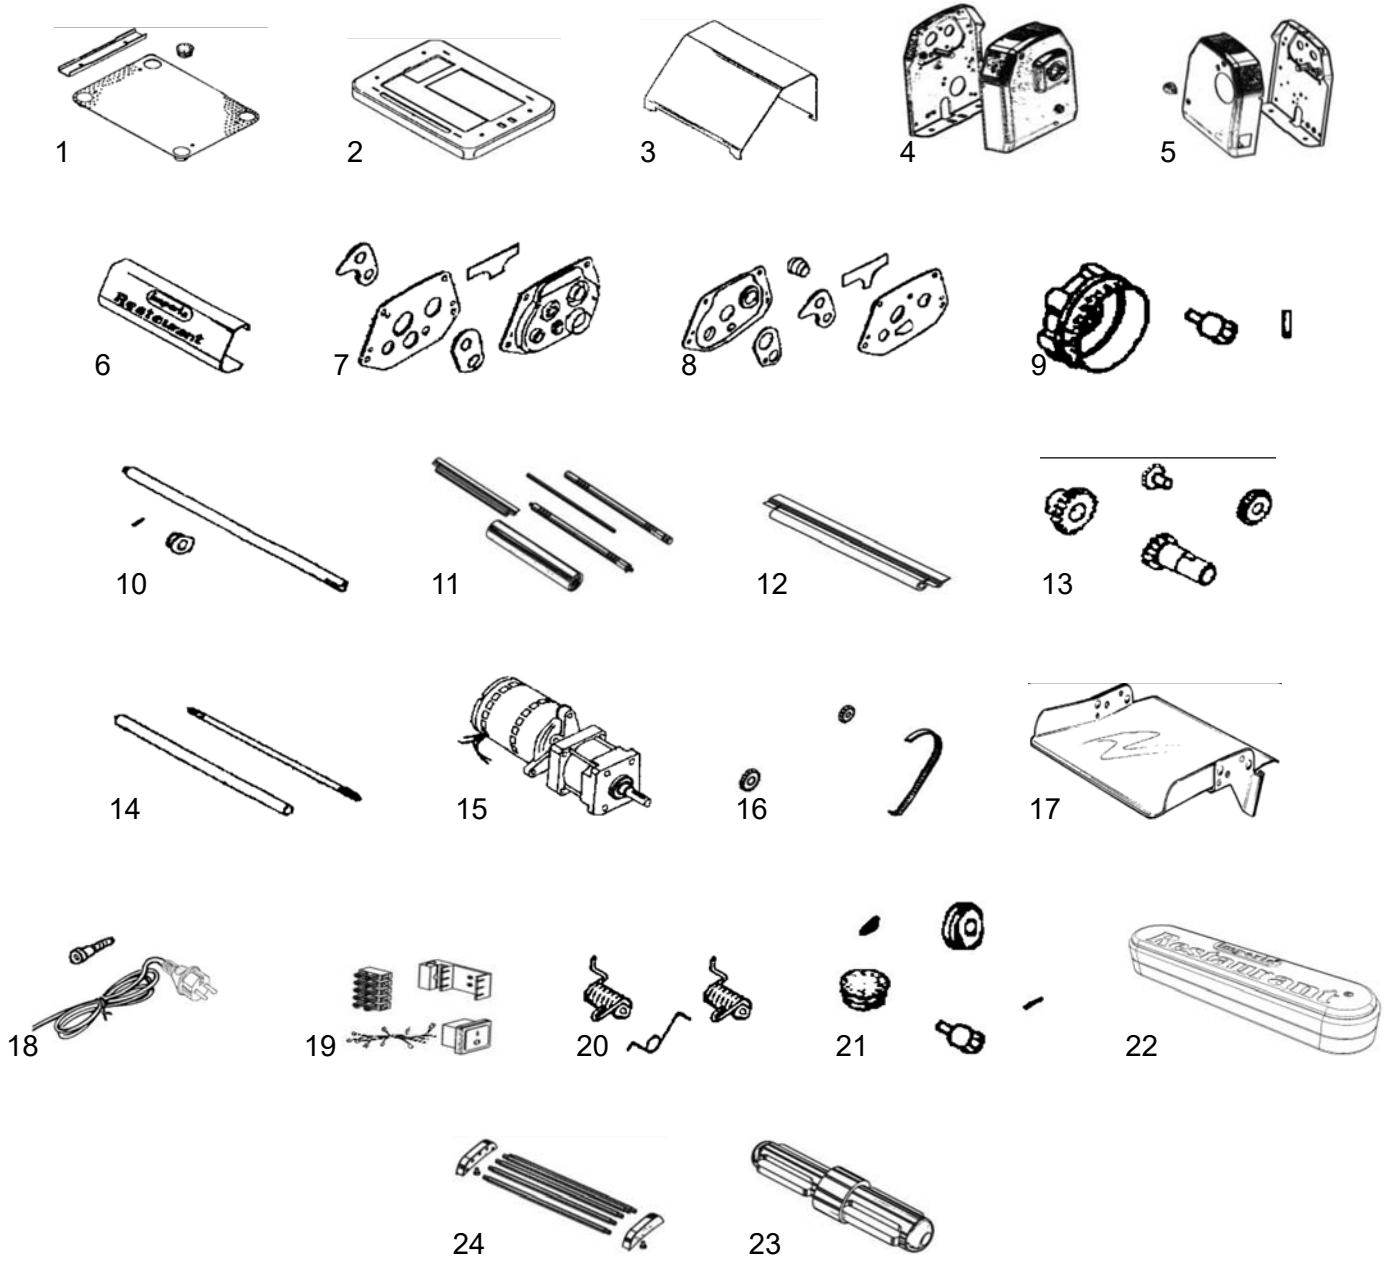

Parts Breakdown

Model PM-IT-0037 46292

Parts Breakdown

Model PM-IT-0037 46292

Item No.	Description	Position	Item No.	Description	Position	Item No.	Description	Position
AH450	Support Kit for 46292	1	15973	Knob Kit for 46292	9	15967	Tray for 46292	17
15997	Base Support for 46292	2	AH456	Adjustment Kit for 46292	10	AH459	Power Supply Kit for 46292	18
AH451	Sliding Kit for 46292	3	41628	Rollers Kit for 46292	11	AH460	Electrical Components Kit Prof. for 46292	19
AH452	Right Side Covering Kit for 46292	4	44988	Scrapers for 46292	12	15968	Spring Kit for 46292	20
AH453	Left Side Covering Kit for 46292	5	15980	Gear Kit (Metal) for 46292	13	15985	Dial Lock Kit for 46292	21
45081	Name Plate Cover for 46292	6	45082	Tube & Rod Kit for 46292	14	15969	Transmission Kit for 46292	22
AH454	Right Frame Kit for 46292	7	41915	Motor for 46292	15	AH461	Accessory Pin Kit for 46292	23
AH455	Left Frame Kit for 46292	8	41430	Assembly Kit Belt and Gear Set for 46292	16	AH462	Mechanical Protection Kit for 46292	24